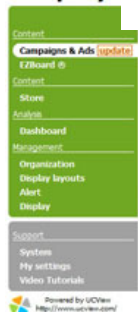

Standard	
SignEdge pro	With Intel® Dual Core Atom 1.8Ghz
SignEdge Extreme	With Intel® i5
Option	
SignEdge TV	Live TV Input

Accessories

M1 wall mounting bracket

- Wall mount bracket
- Set of two brackets
- M3 Screws Included
- Wall screws not included.

* All specifications and photos are subject to change without notice.

SignEdge Pro Web interface

Embedded Standalone Digital signage Player with Built in CMS

Company

Ad Scheduling

Campaigns: My Campaign: dfgdfg Refresh Delete