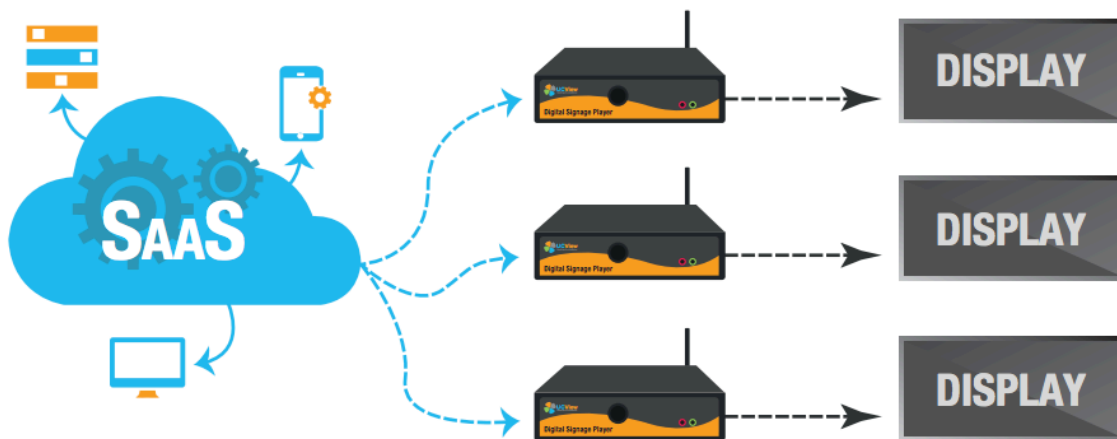

● Flexible Hosting Options

You can host your content on **UCView Cloud** on a month to-month subscription plan. UCView Cloud ensures 24/7/365 monitoring for 99.8% uptime operations. Managed backup and failover services are included. In addition, clients get support and lifetime free