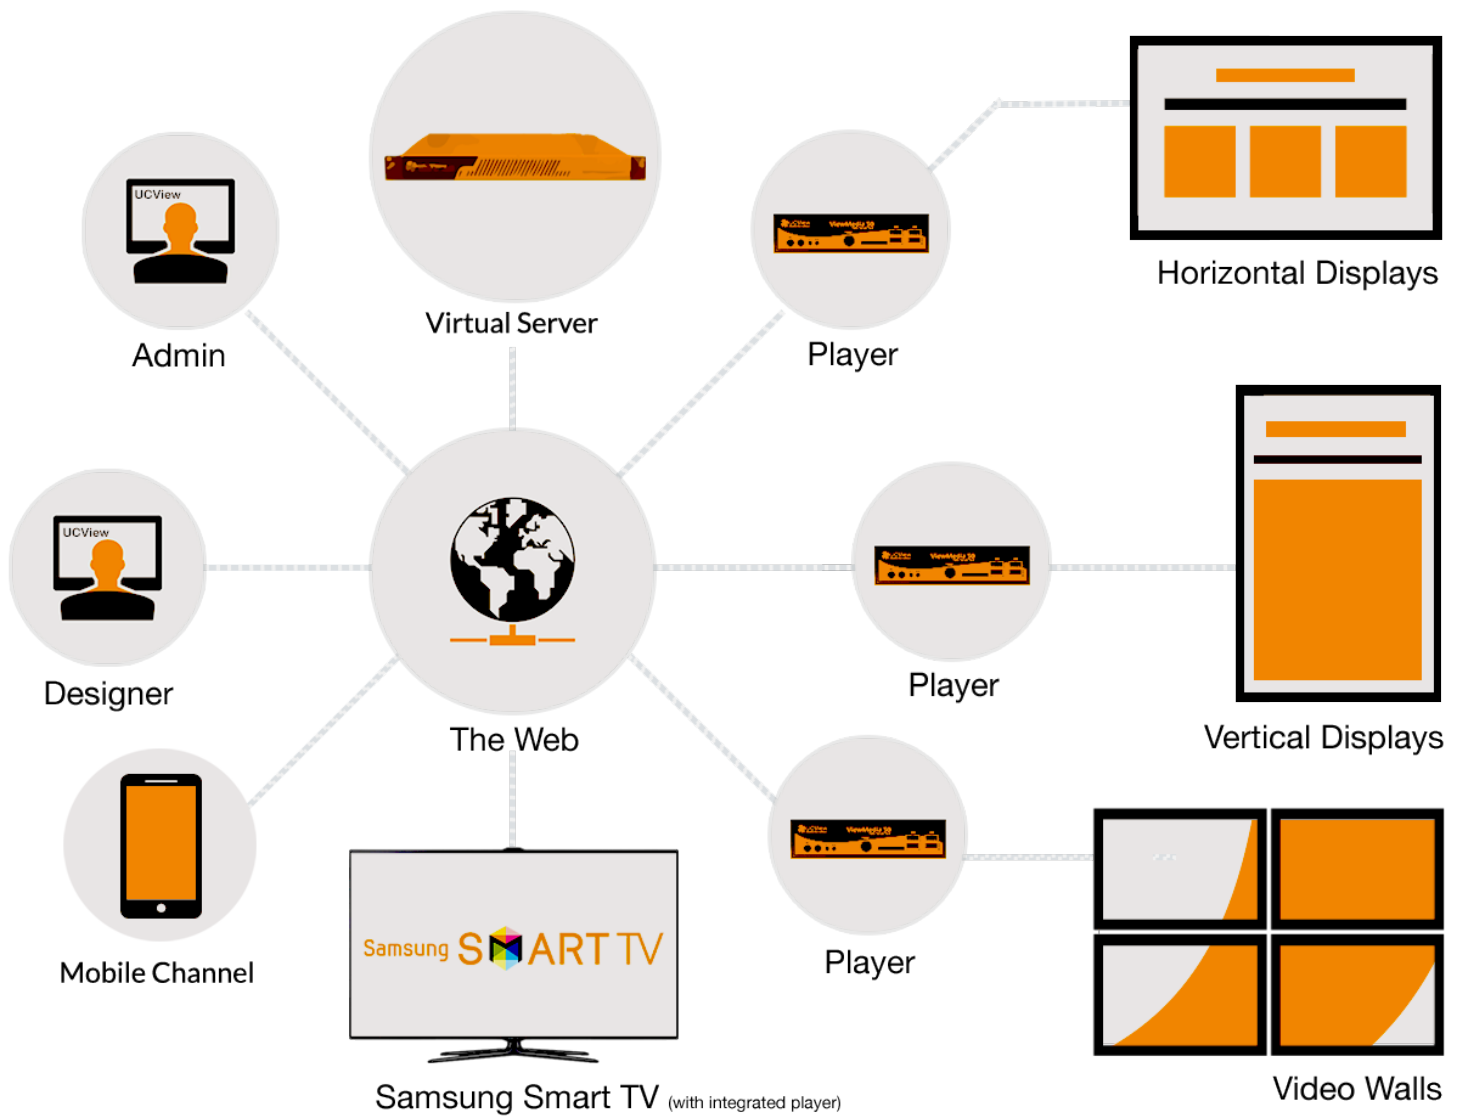

2

You can use any Chrome, Linux, Windows or Raspberry Pi based hardware as well as Samsung's latest Smart TVs to run our signage software.

3

Collaborate across multiple departments and manage user permissions down to an individual screen zone.

● About UCView

UCView is a leading provider of digital signage software worldwide, offering world-class digital signage SaaS and servers based (with load balancing) and content management software that is reliable, simple to use, and cost-effective to operate. Our company's mission is to enable the business convergence of digital display owners, advertisers and consumers. There is no need to deal with complicated software installation or network modifications.

Local Server Features

- ✓ Host on your own signage server hardware.
- ✓ Extreme customization.
- ✓ Active Directory LDAP Integration.
- ✓ Perpetual server license: one-time purchase.
- ✓ Complete application control.
- ✓ Full security and control.
- ✓ Players do not require internet access.
- ✓ Internal file delivery.
- ✓ Fine-tune network optimization.

● Connectivity Diagram

● UCView Features

- ✓ Cloud or Local Server Deployment
- ✓ Emergency Messaging (CAP)
- ✓ Mobile Channel
- ✓ Dayparting & Other Advanced Playlist Options
- ✓ Active Directory/LDAP Authentication
- ✓ Free Content Apps
- ✓ Content is cached locally
- ✓ Live TV (with capture card)
- ✓ Multi Department and Users
- ✓ Custom Content with Microsite
- ✓ GPS Integration
- ✓ Dedicated Cloud Storage Gallery
- ✓ Integrated Visual Content Design via EZBoard
- ✓ Audit Trail
- ✓ Multiscreen Support (up to 24)
- ✓ White Label
- ✓ Microsite Integration
- ✓ Global Alerts
- ✓ Network & Player Health Monitoring
- ✓ Unlimited Screen Zones
- ✓ Maintenance Scheduling & Reporting
- ✓ Tags
- ✓ Unlimited Screen Zones
- ✓ Ad Approval Module
- ✓ Touch Screen Support
- ✓ Map View
- ✓ Cloud Storage Content Library
- ✓ Remote Management
- ✓ Support For All Common Media Types