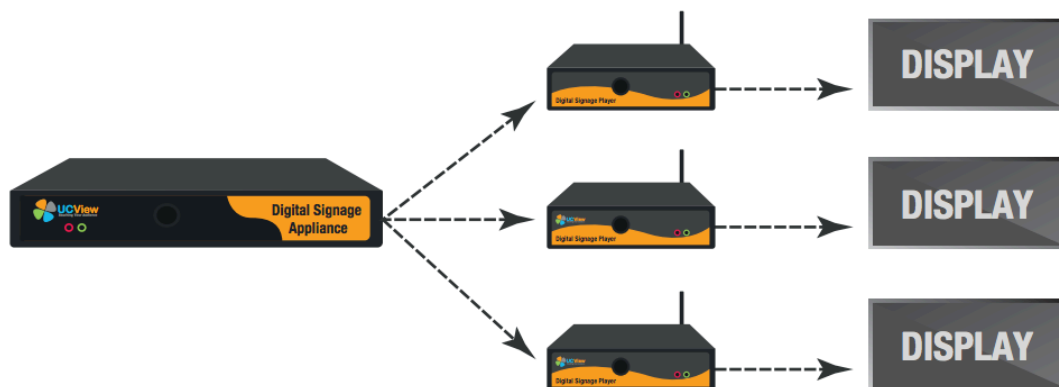

You have the option of hosting content on your own **local server(s)** for one-time fee or subscription licensing. You can have full application control with LDAP integration, and ability to optimize file delivery.